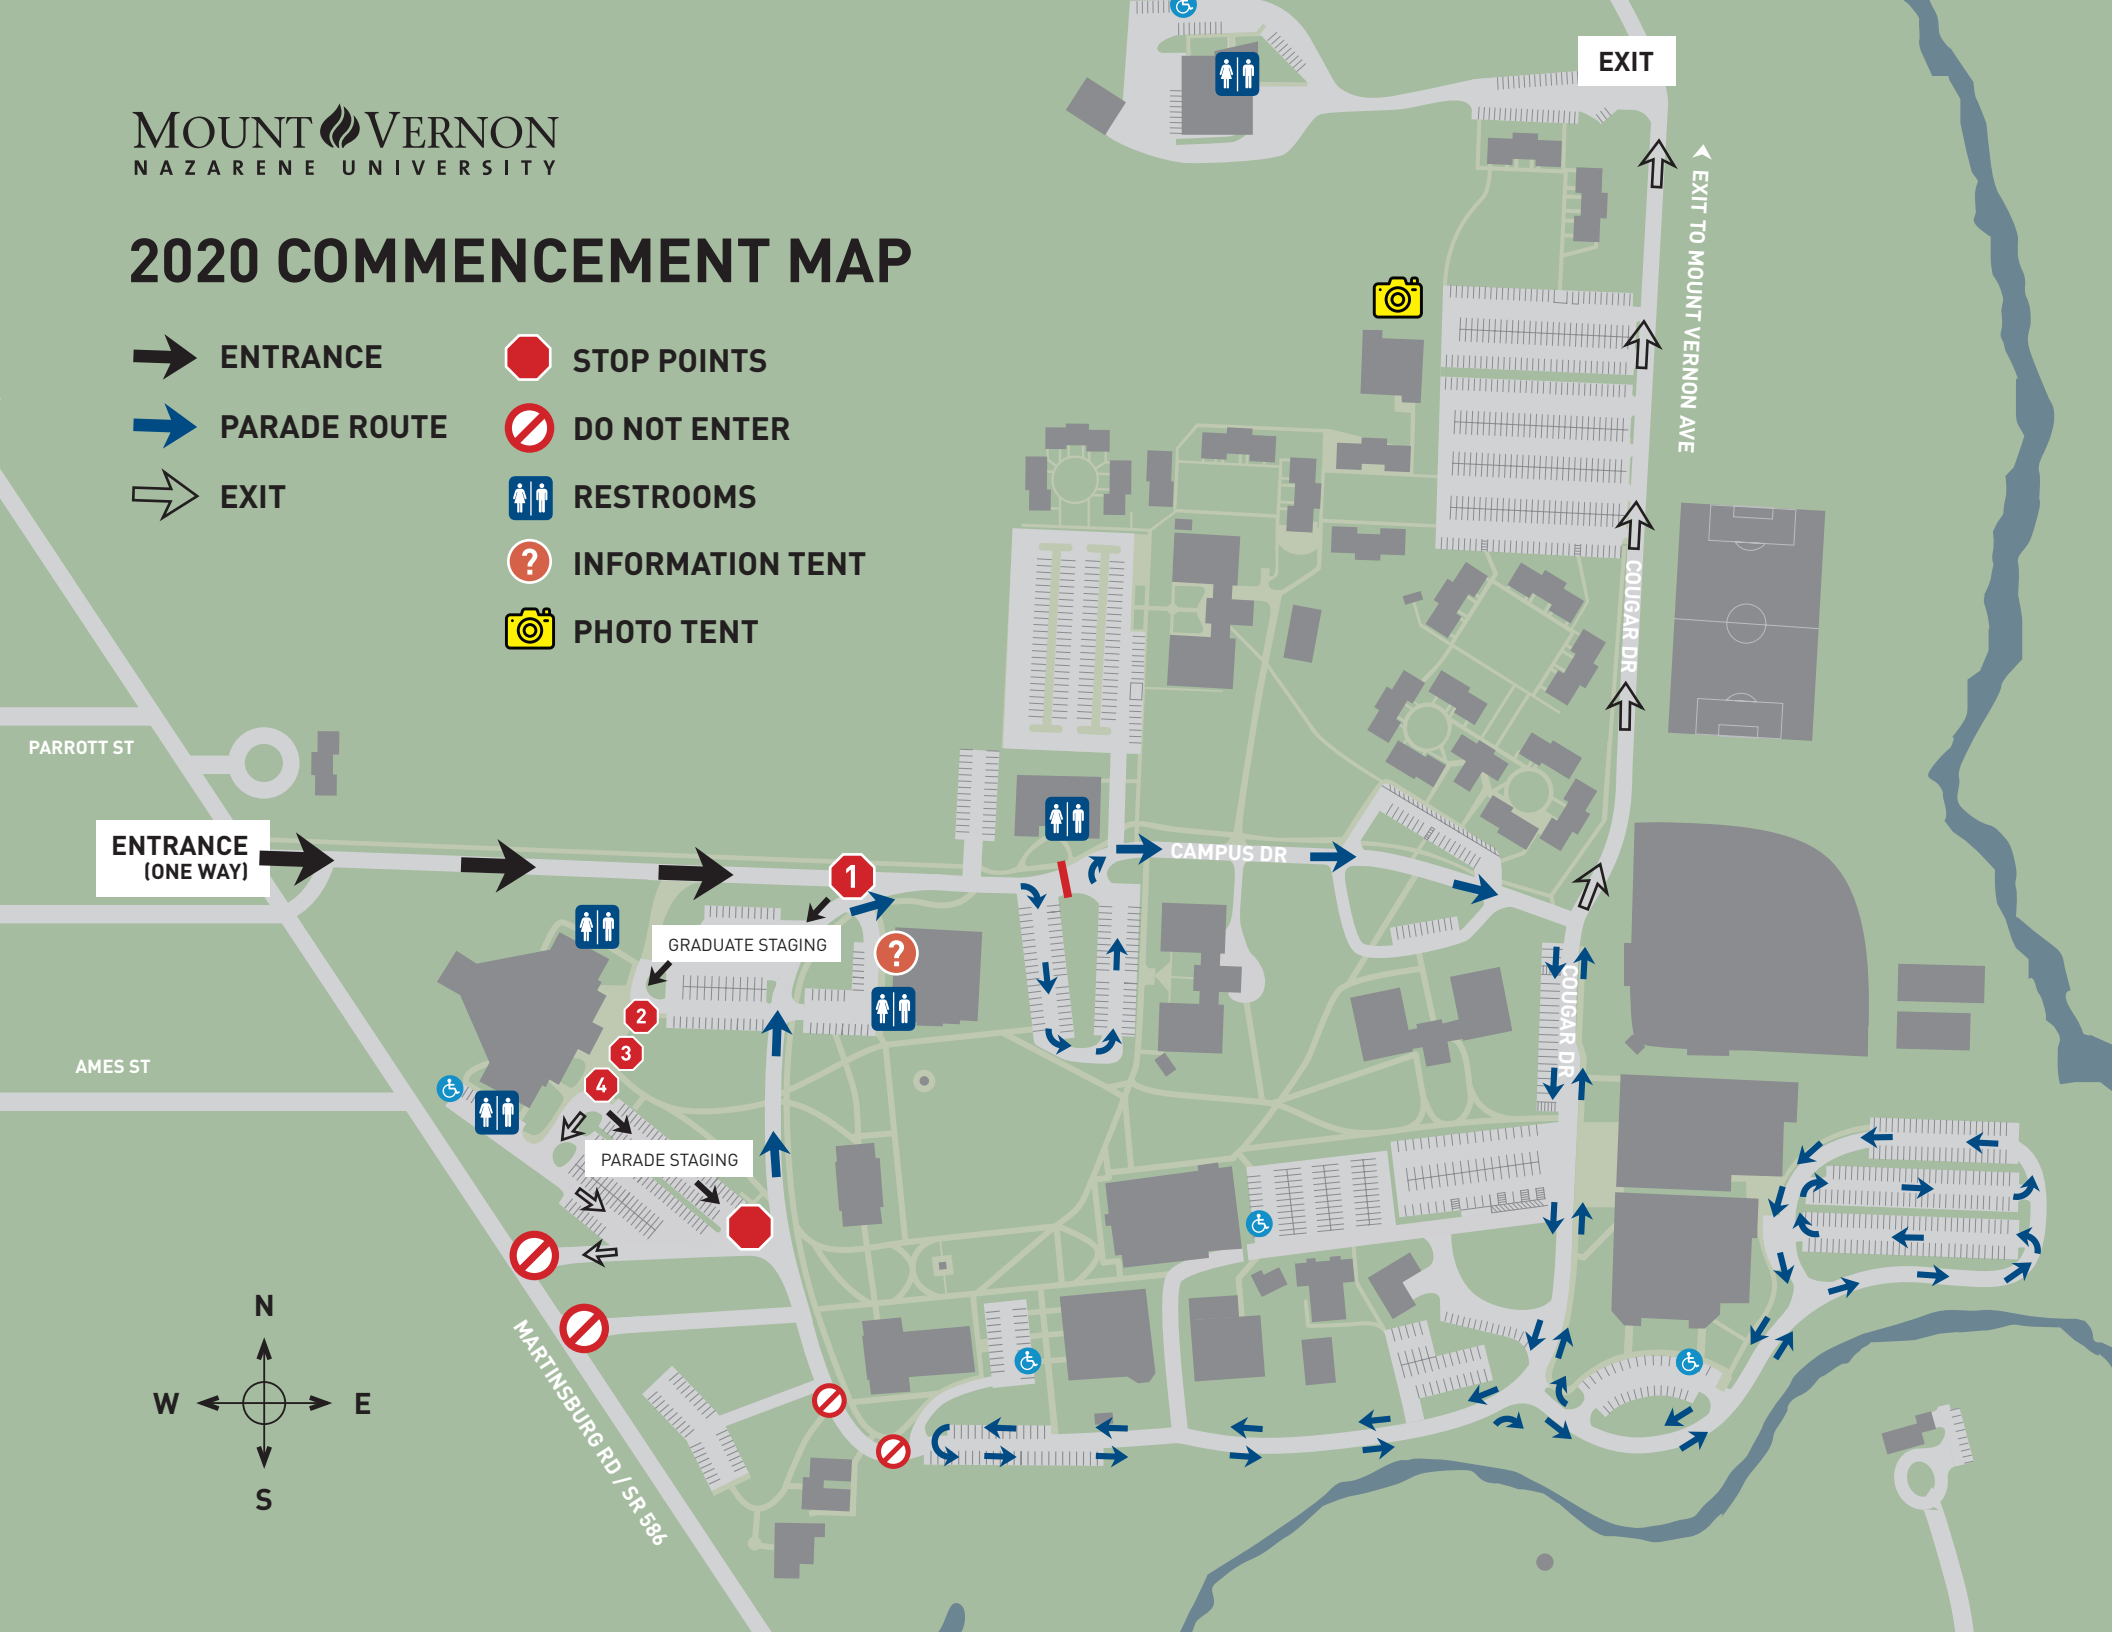

2020 COMMENCEMENT MAP

-  ENTRANCE
-  PARADE ROUTE
-  EXIT
-  STOP POINTS
-  DO NOT ENTER
-  RESTROOMS
-  INFORMATION TENT
-  PHOTO TENT

ENTRANCE
(ONE WAY)

GRADUATE STAGING

PARADE STAGING

EXIT

EXIT TO MOUNT VERNON AVE

CAMPUS DR

COUGAR DR

COUGAR DR

MARTINSBURG RD / SR 586

PARROTT ST

AMES ST