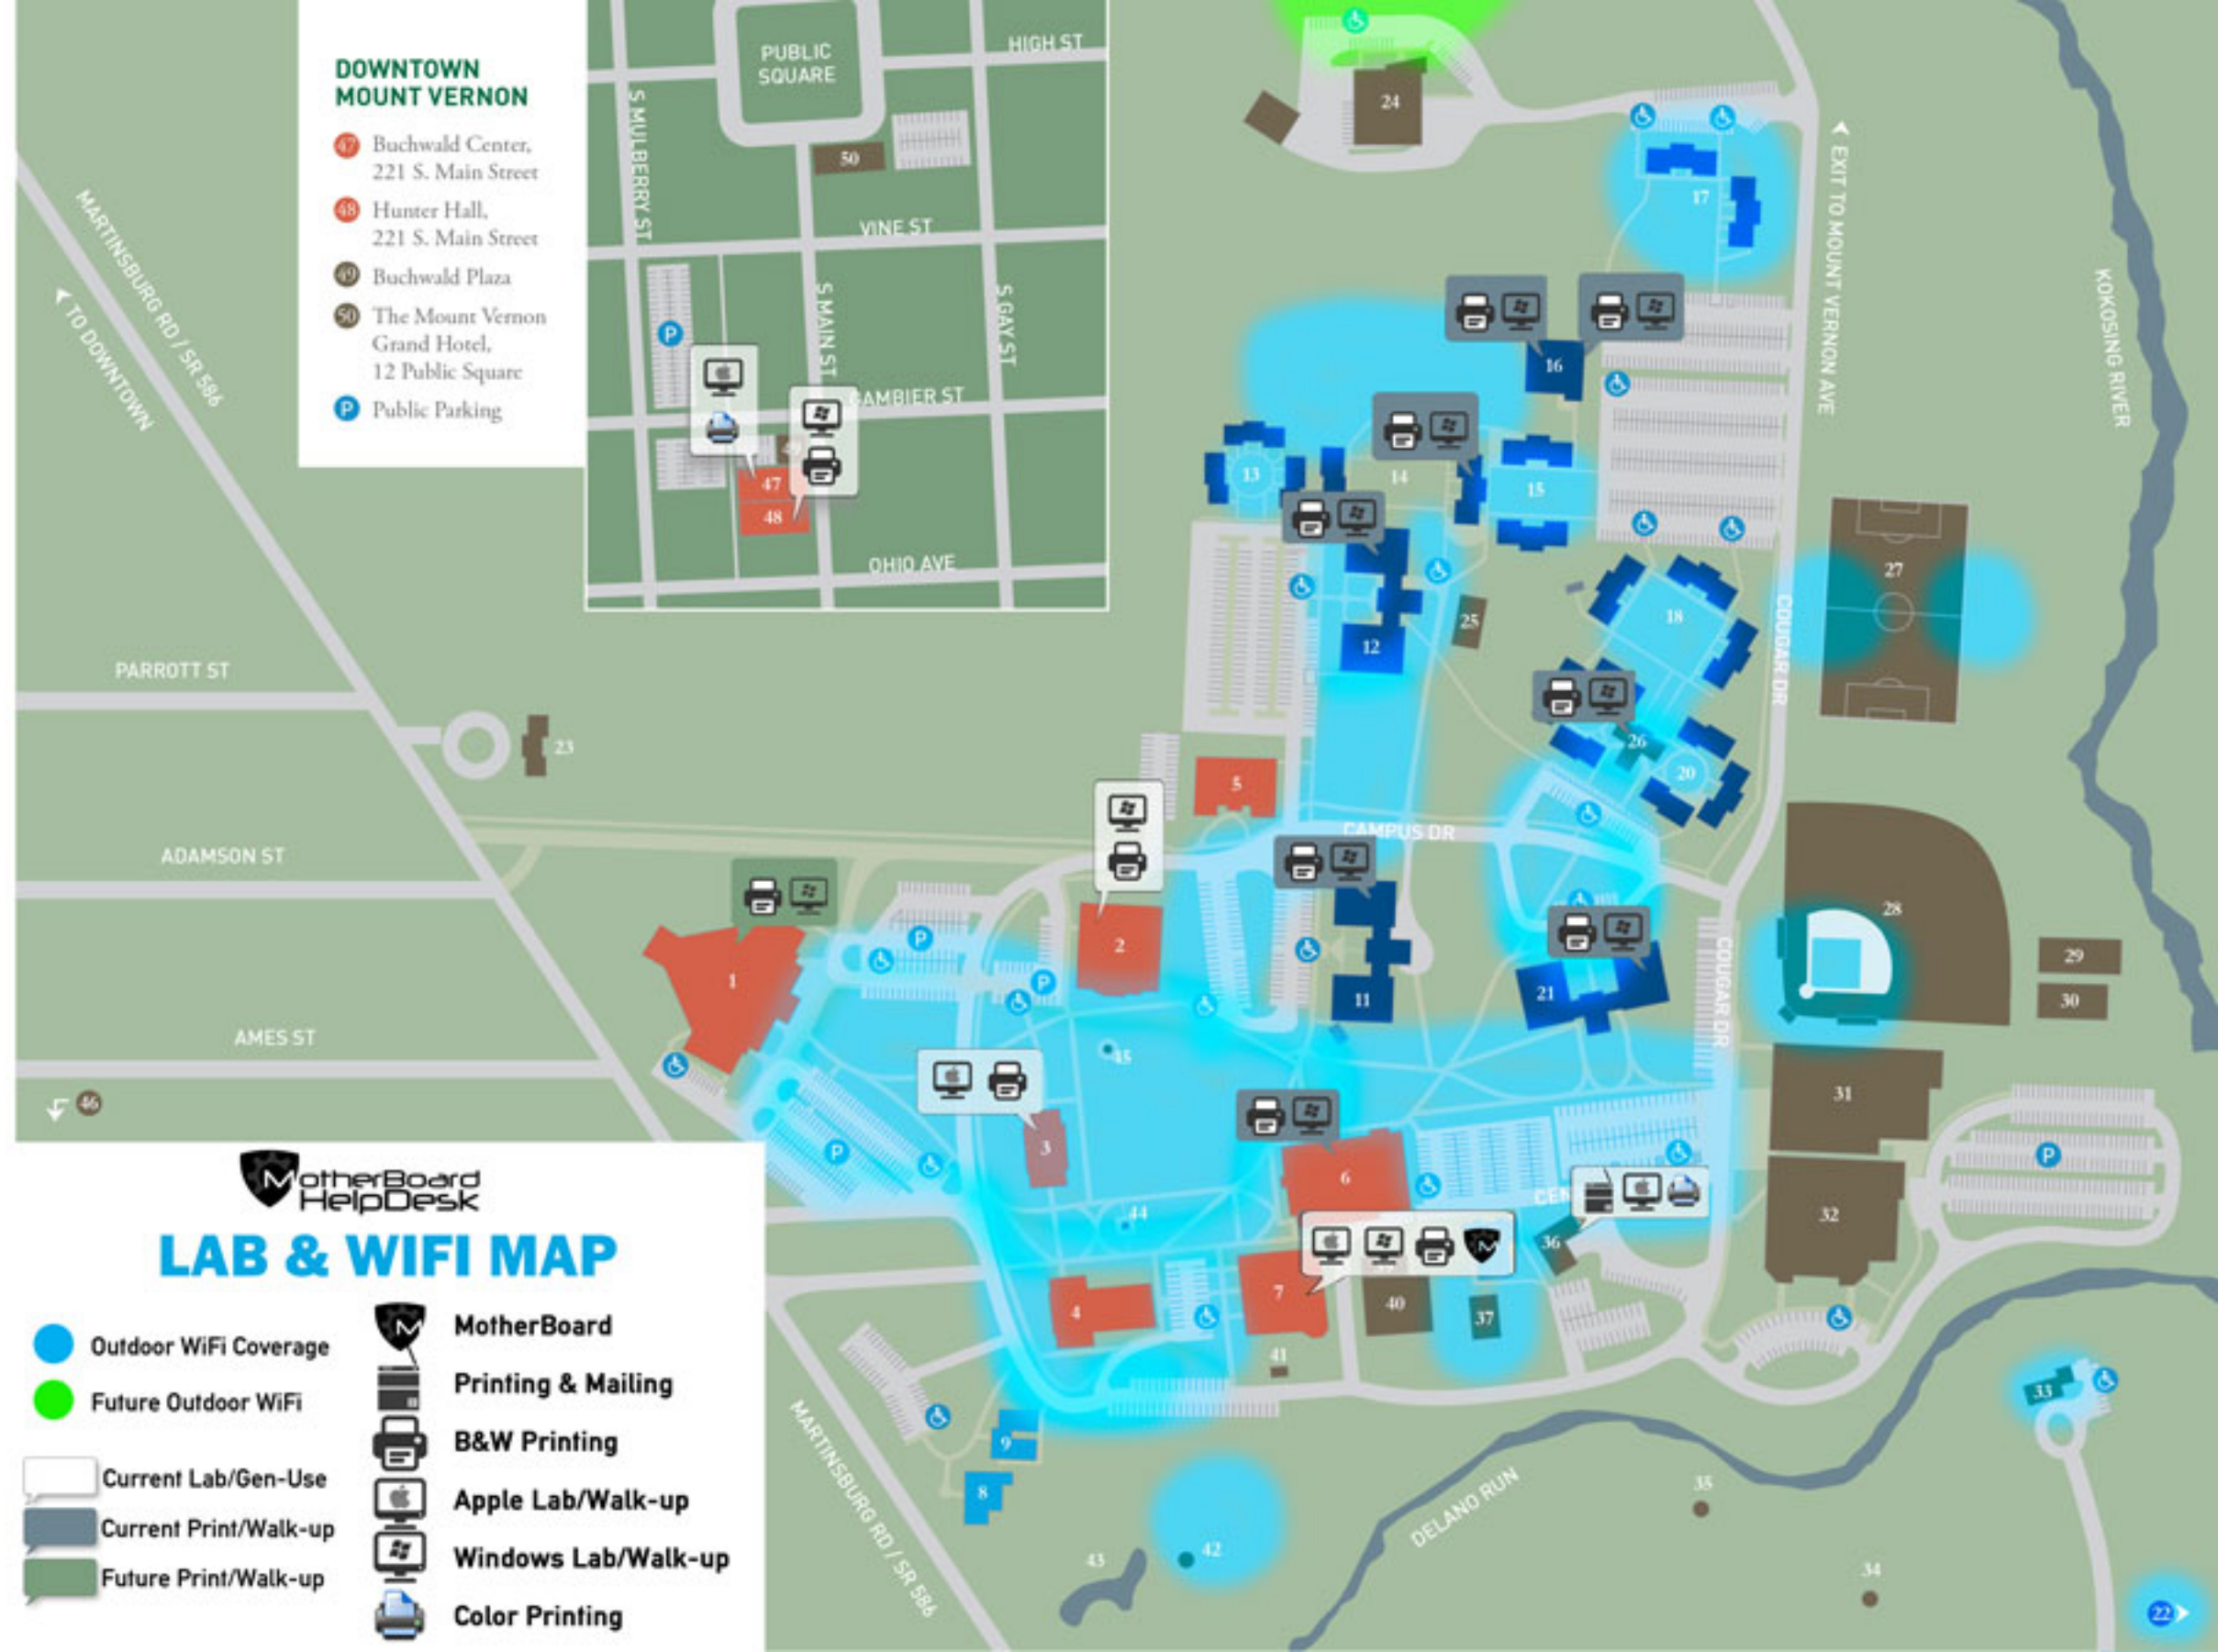

ADMINISTRATIVE

- 8 Lakeholm Manor
- 9 Parry Building
- 10 Academic Services/ Graduate and Professional Studies (Registrar)

RESIDENTIAL

- 11 Pioneer Hall
- 12 Oakwood Hall
- 13 Cedar Apartments
- 14 Birch Apartments
- 15 Spruce Apartments
- 16 Redwood Hall
- 17 Cypress Apartments
- 18 Rosewood Apartments
- 19 Elmwood Apartments
- 20 Maplewood Apartments
- 21 Galloway Hall
- 22 Glen House Apartments (via Glen Road)

OTHER

- 23 President's Guest House/ NCO District Office
- 24 Morrison Facilities Building
- 25 Outdoor Basketball Court
- 26 Central Complex
- 27 Soccer Field
- 28 Baseball Field
- 29 Indoor Batting Facility
- 30 Maintenance Storage
- 31 William & Evelyn Prince Student Union (PSU)
- 32 Ariel Arena
- 33 Couchenour Guest House (via Glen Road)
- 34 WNZR Radio Tower
- 35 Weather Station
- 36 Cougar Corner Bookstore
- 37 Sand Volleyball Court
- 38 Student Health Services
- 39 The Barn
- 40 Tennis Courts
- 41 Ice House/ Women's Auxiliary
- 42 Gazebo
- 43 Reflection Pond/Prayer Garden
- 44 Eternal Flame
- 45 Shaw Bell Tower
- 46 Softball Field and Tennis Courts (via Newark Road)

PARKING

- P Visitor Parking
- H Handicap Parking

DOWNTOWN MOUNT VERNON

- 47 Buchwald Center, 221 S. Main Street
- 48 Hunter Hall, 221 S. Main Street
- 49 Buchwald Plaza
- 50 The Mount Vernon Grand Hotel, 12 Public Square
- P Public Parking

MotherBoard HelpDesk LAB & WIFI MAP

- Outdoor WiFi Coverage
- Future Outdoor WiFi
- Current Lab/Gen-Use
- Current Print/Walk-up
- Future Print/Walk-up
- MotherBoard
- Printing & Mailing
- B&W Printing
- Apple Lab/Walk-up
- Windows Lab/Walk-up
- Color Printing