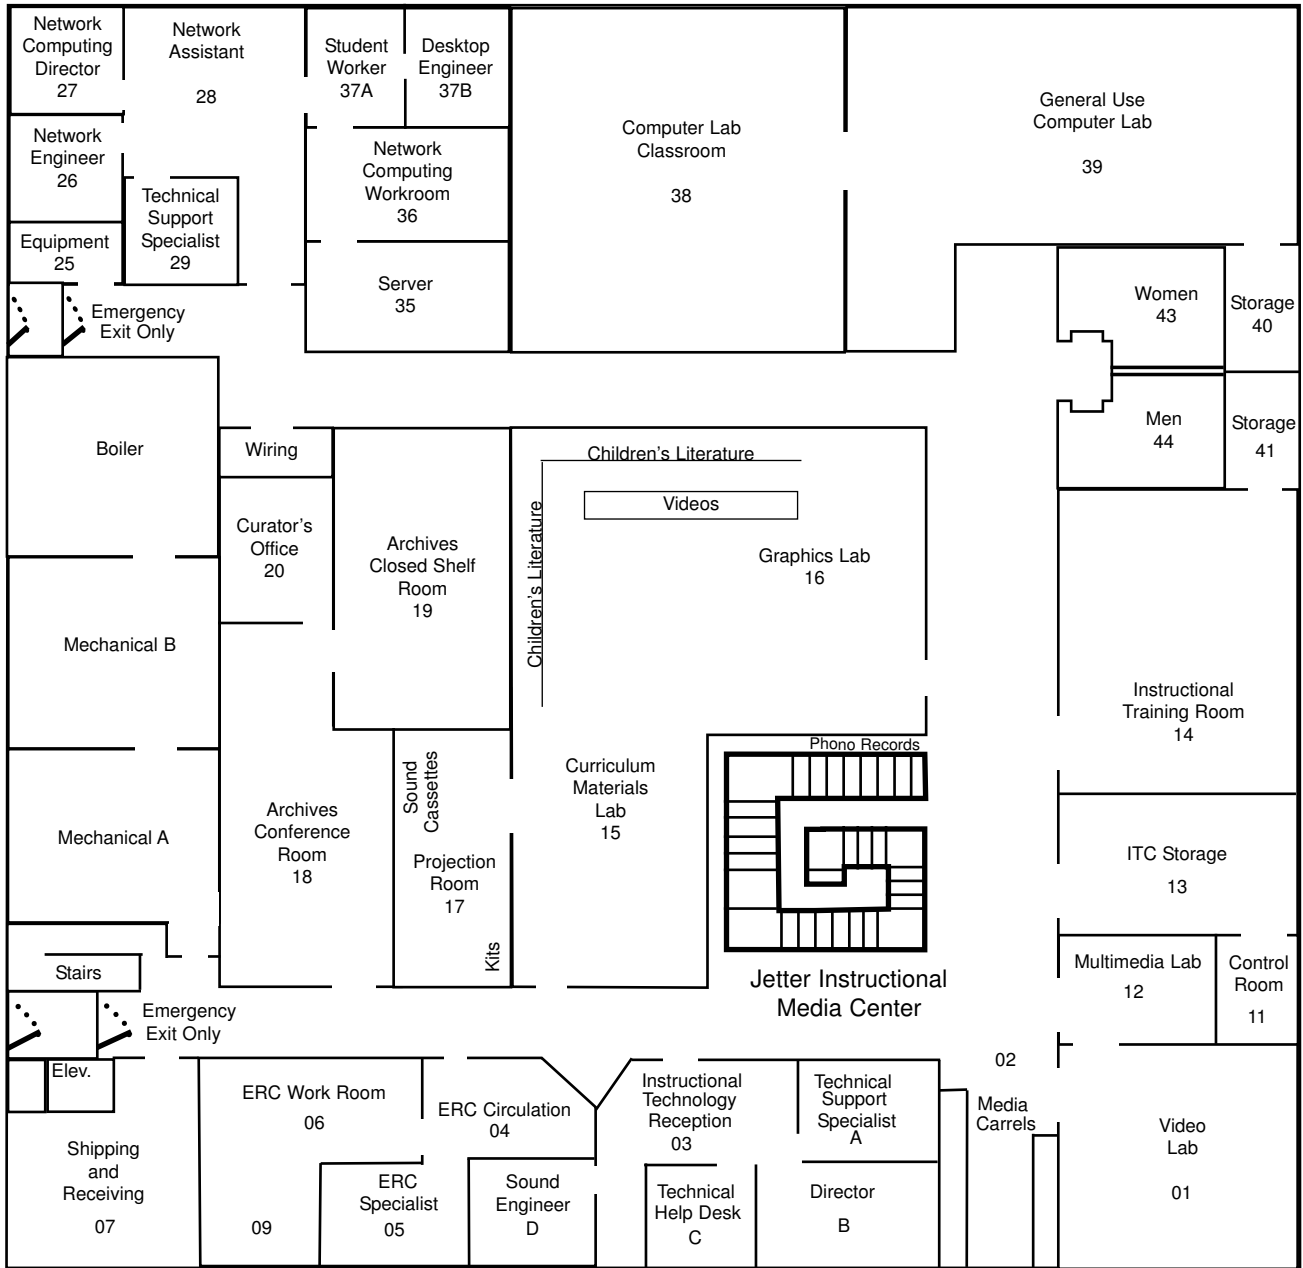

Thorne Library Learning Resource Center Lower Level

126' 8"