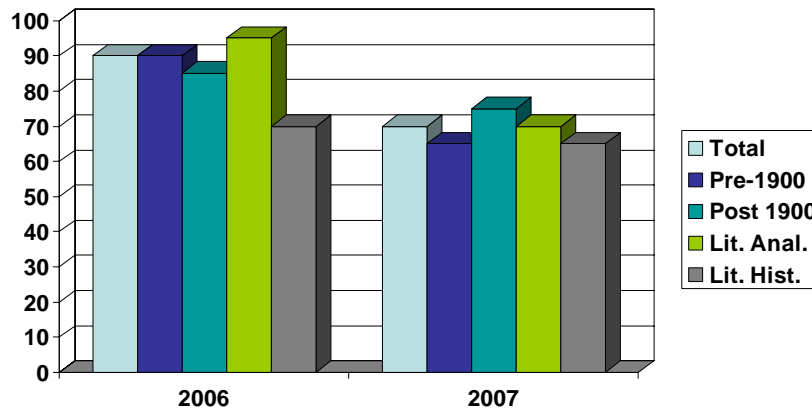

SCORES OF MVNU SENIORS ON NATIONALLY STANDARDIZED TESTS IN PERCENTILE RANKS

ENGLISH

ETS MAJOR FIELD TEST IN
ENGLISH

	<u>Total</u>	<u>Pre-1900</u>	<u>Post-1900</u>	<u>Literary Analysis</u>	<u>Literary History</u>
<u>2006</u>	<u>90th</u>	<u>90th</u>	<u>85th</u>	<u>95th</u>	<u>70th</u>
<u>2007</u>	<u>70th</u>	<u>65th</u>	<u>75th</u>	<u>70th</u>	<u>65th</u>